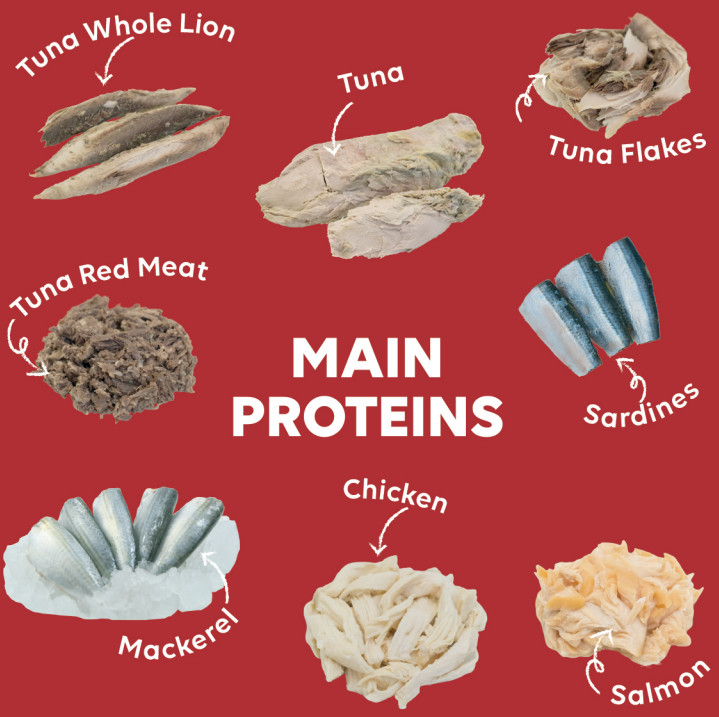

Bingo!

Food for cats and dogs, developed by On-Green Produces Co., Ltd (OGC), more than 40 years experience in the canned fish industry. Building on this strong foundation, we are expanding into pet food market with the same commitments: delivering safe, nutritious, qualified, and trustworthy products to our customers.