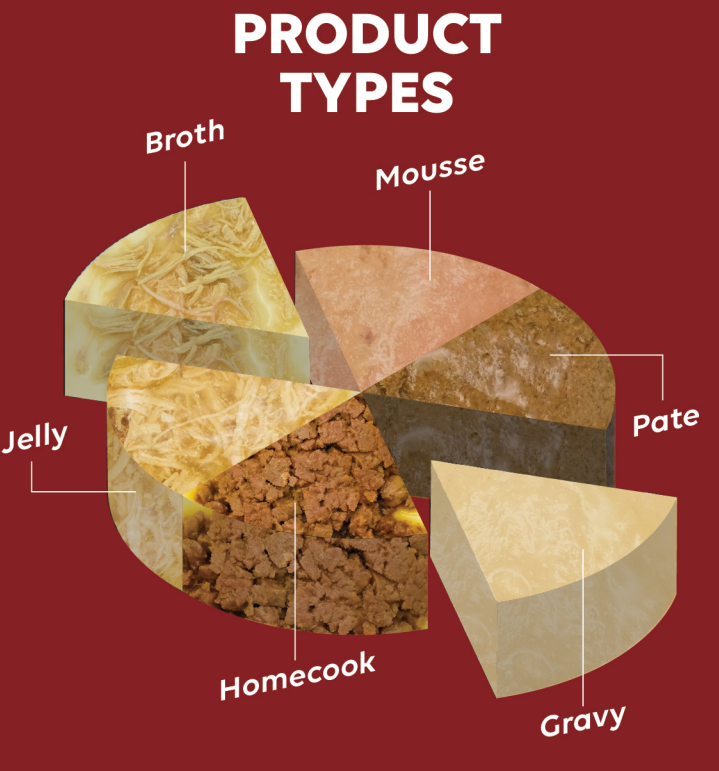

Our Markets

- 📍 USA
- 📍 Central America
- 📍 Carribean Island
- 📍 Europe
- 📍 South Africa
- 📍 U.A.E.
- 📍 Southeast Asia

Why Bingo!?

Bingo offers ranges of wet food and lickable treats for cats and dogs, carefully crafted to balance quality ingredients, functional benefits and appealing taste!

Bingo!

Food for cats and dogs, developed by On-Green Produces Co., Ltd (OGC), more than 40 years experience in the canned fish industry. Building on this strong foundation, we are expanding into pet food market with the same commitments: delivering safe, nutritious, qualified, and trustworthy products to our customers.